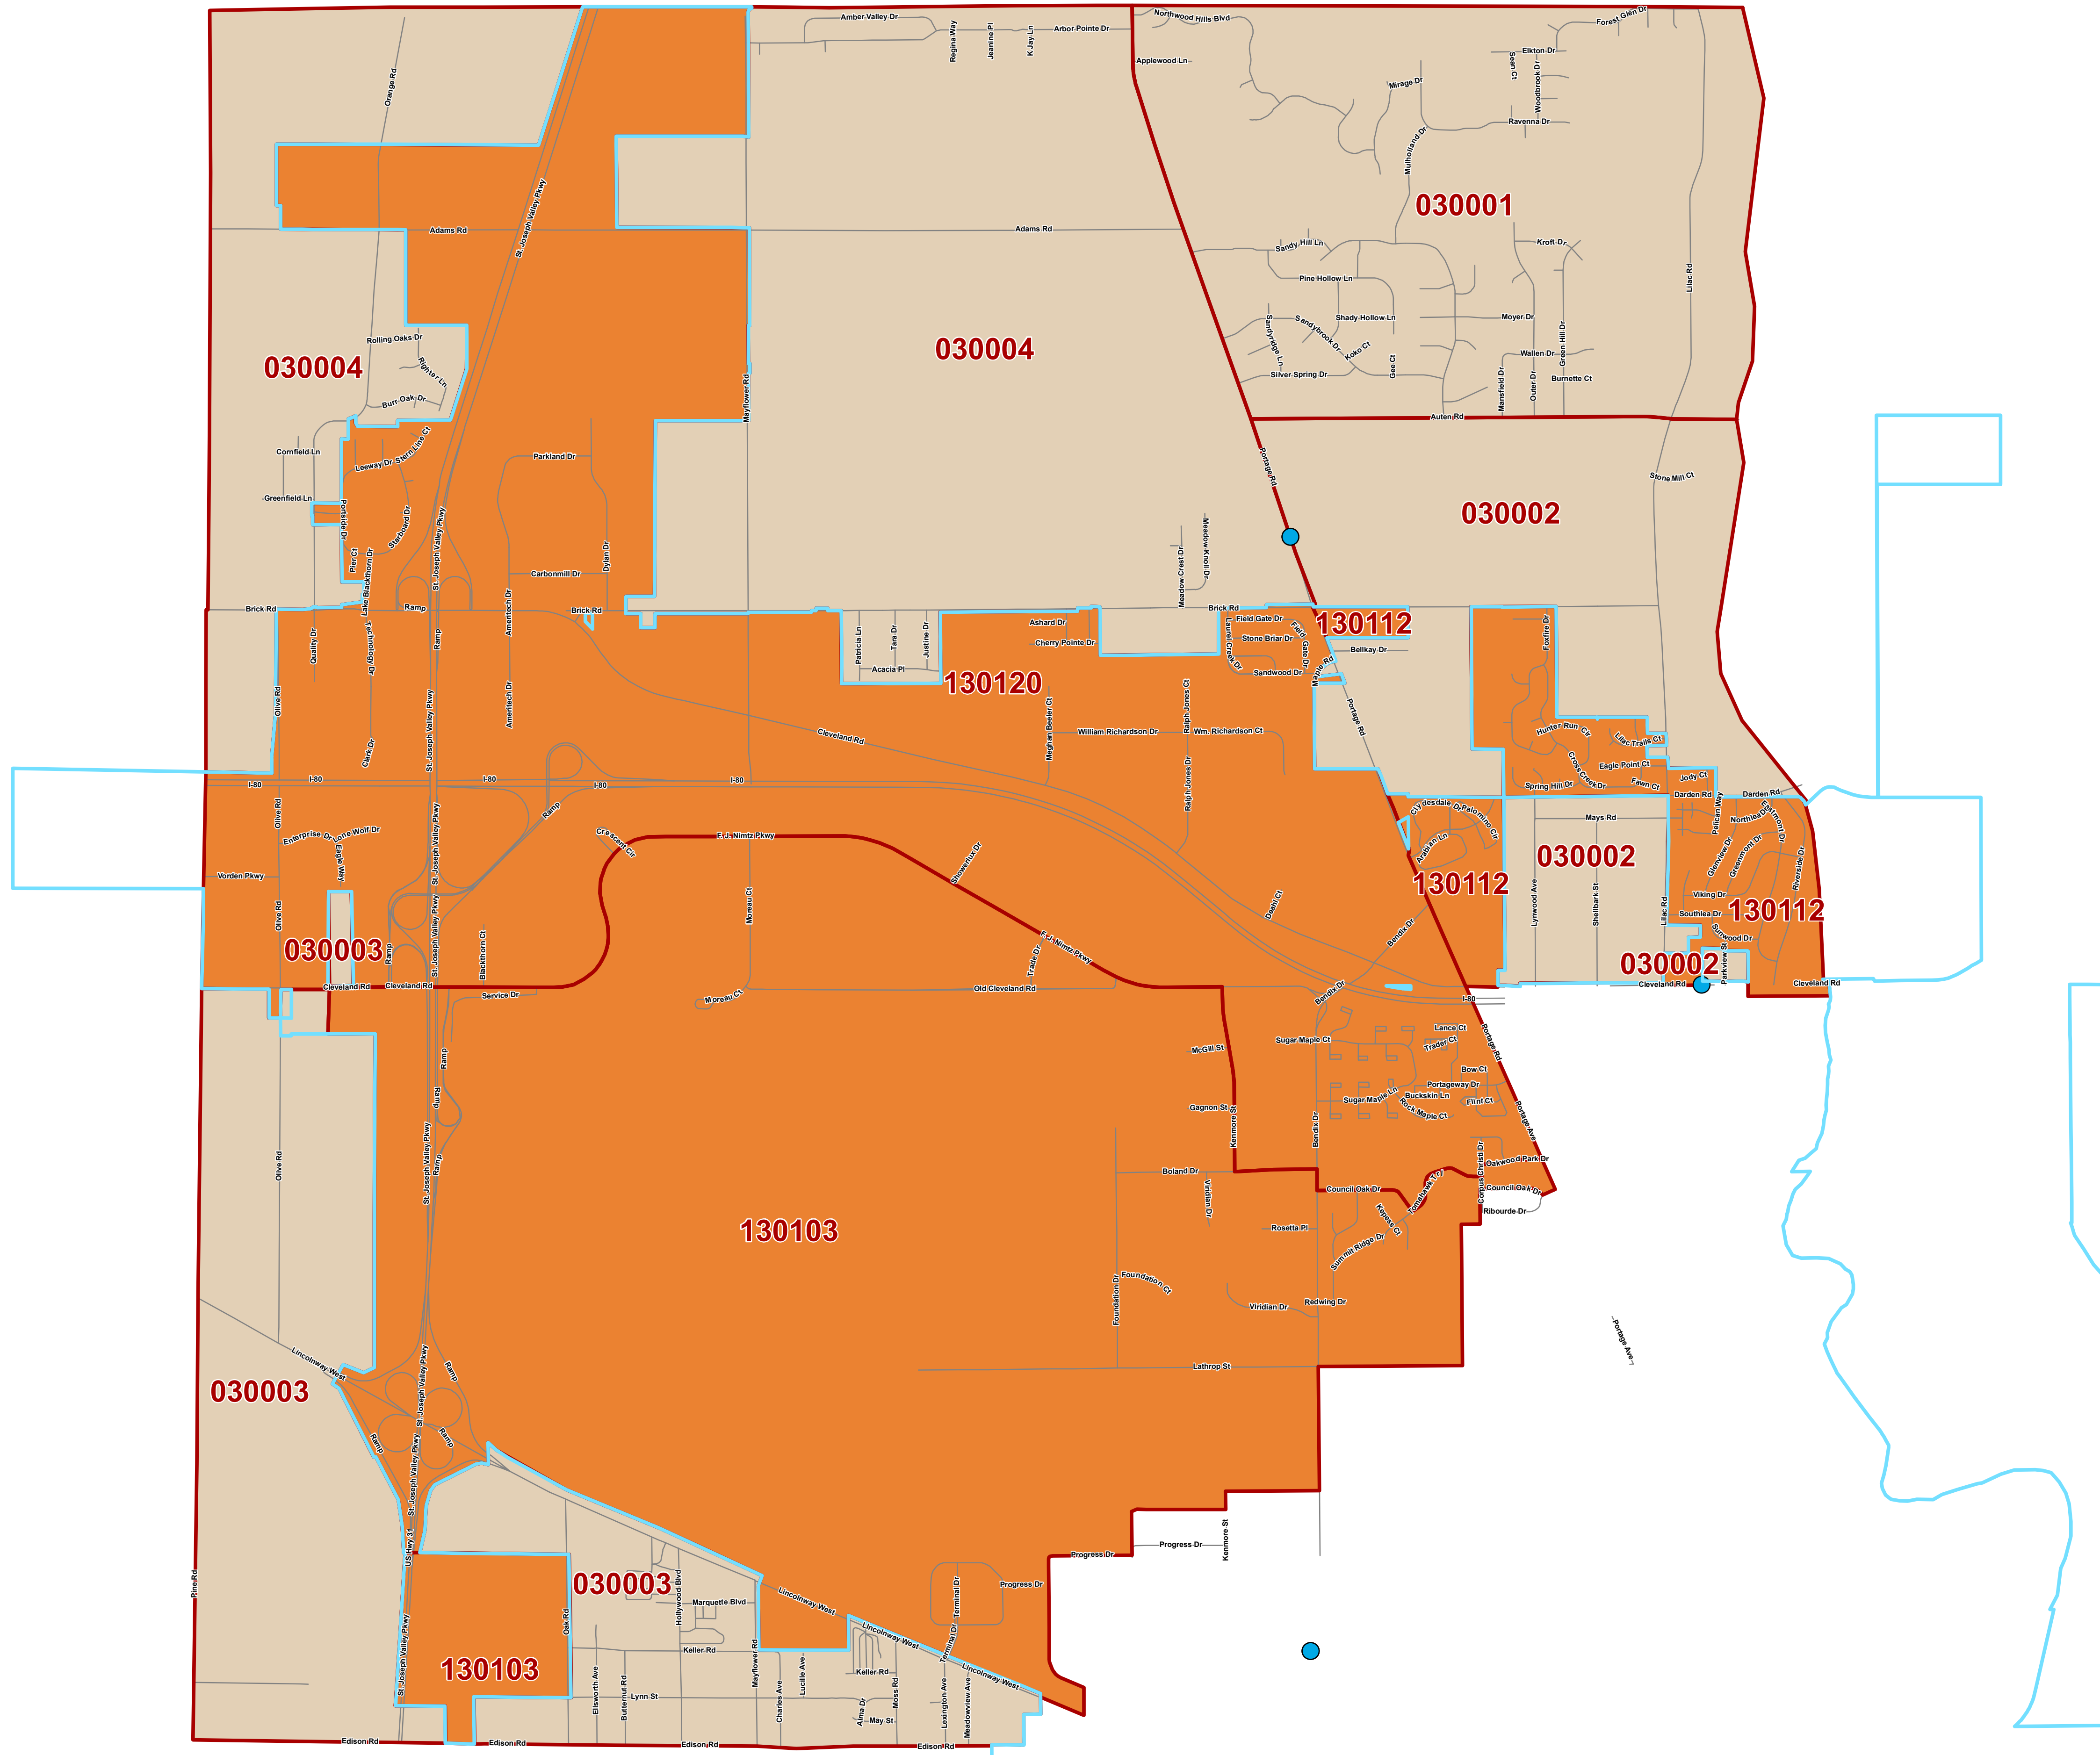

German

**2009
St. Joseph County
German
Voter Precinct
Basemap**

Legend

- GERMAN
- german_streets
- 1301, GERMAN
- GE, GERMAN